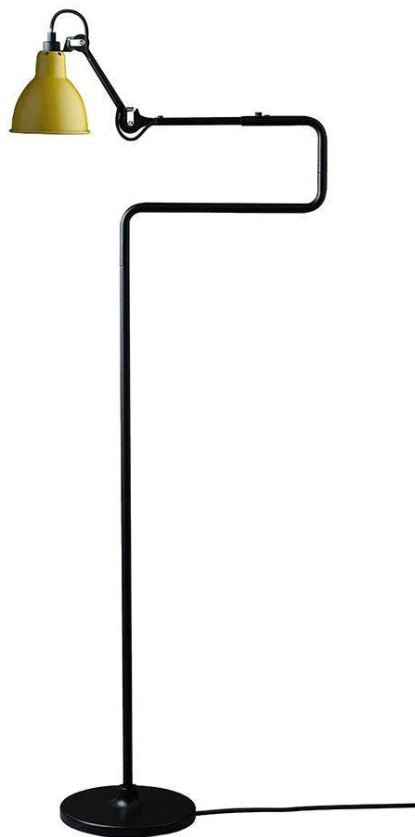

twentytwentyone

Lampe Gras 411 Floor Lamp

Designer: **Bernard Albin Gras**

Manufacturer: **DCW Editions**

£528

DESCRIPTION

411 Floor Lamp by **Bernard Albin Gras** for **DCW éditions**.

In 1921 Bernard-Albin Gras designed a series of lamps for use in offices and industrial environments. The Gras lamp was astounding in its simple, robust and yet very ergonomic design. The functional aesthetics of the Gras lamp, and the design of arms, stems, brackets and bases, were truly original and far ahead of its time.

DIMENSIONS

Height 120cm

Horizontal stem: 23.4cm

Bielle : 20cm

Lamp shade : 14dia x 18cmh

MATERIALS

A highly adjustable and directional design constructed from powder-coated steel.

The versatile and adaptable lamp is available in numerous finish combinations and options.

Shade available in 2 styles - round and conical.

Recommended light source (not included): E14, 220 - 240V, 15W

IP20.

Please note: This is a CE-approved product and should only be used in countries that accept and adhere to this standard. If used in other countries, it will be the sole responsibility, risk and liability of the customer.