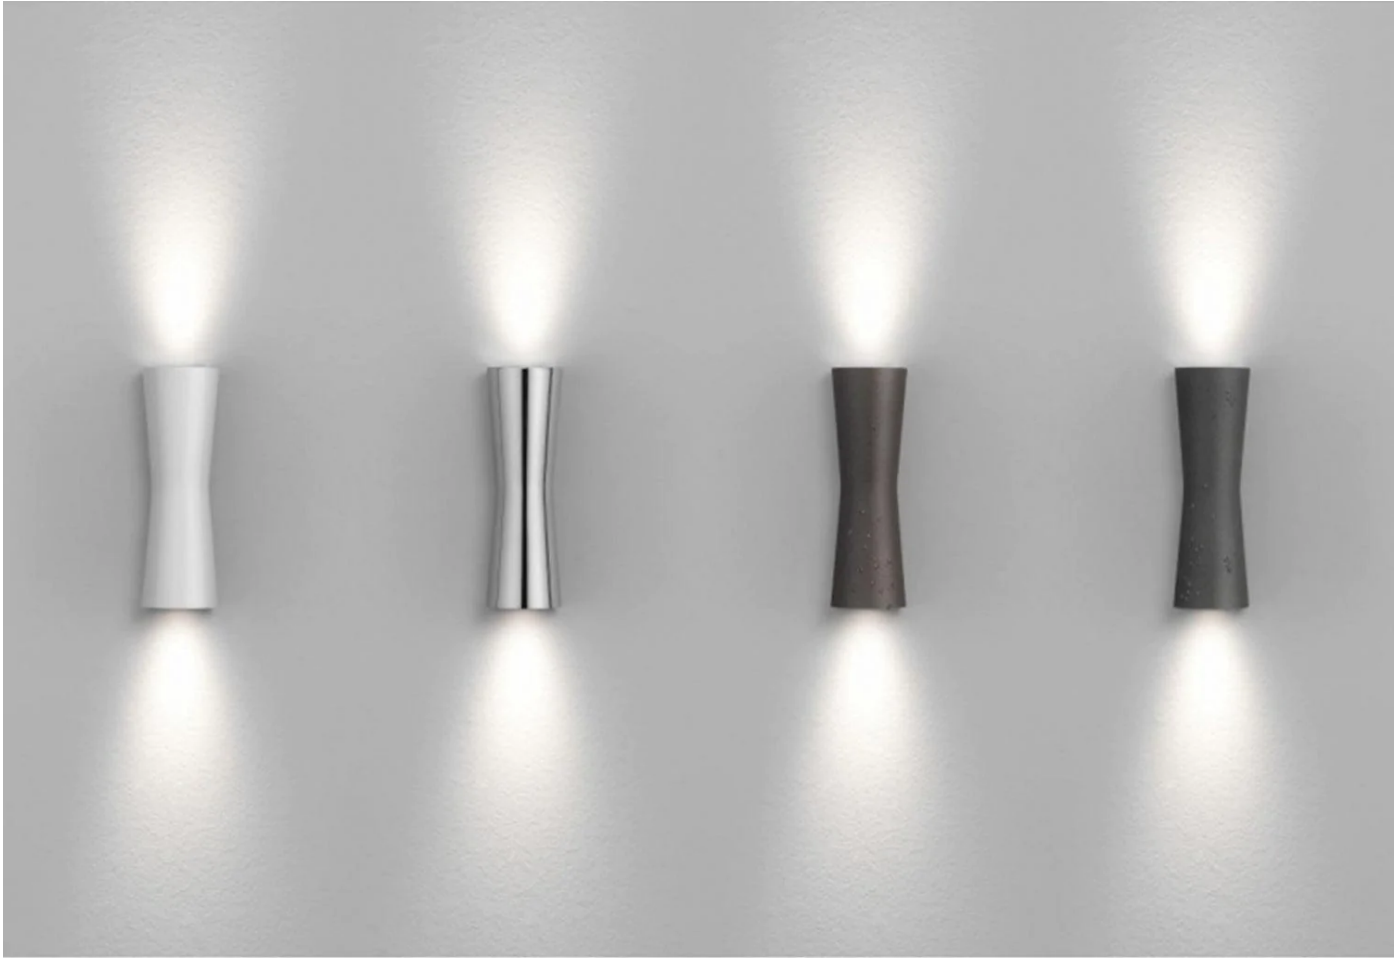

twentytwentyone

Clessidra wall, 2011

Designer: **Antonio Citterio**

Manufacturer: **Flos**

£365

DESCRIPTION

Clessidra wall light by Antonio Citterio for Flos.

Clessidra wall light in aluminium with up and down directional/diffused beam.

Bulb (not included): 2 LED 3000K - 600lm - CRI80 - 10W.

DIMENSIONS

7.6w x 24.2cmh

MATERIALS

Available with a 20° or 40° beam angle, and in a choice of white-painted or chrome-plated finish for the indoor version, and dark brown or grey for the outdoor version.