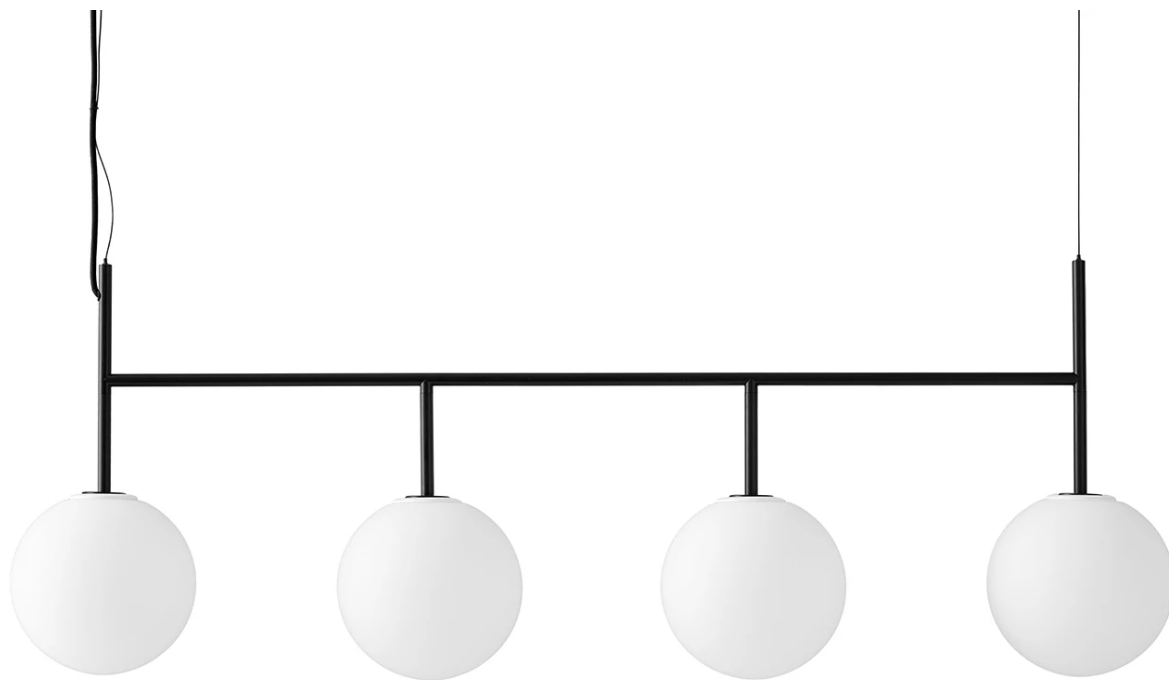

twentytwentyone

TR Bulb suspension frame, 2017

Designer: **Tim Rundle**

Manufacturer: **Menu**

~~Was £680~~ Now £578

DESCRIPTION

TR Bulb suspension frame by **Tim Rundle** for **Menu**.

The TR Bulb is an ingenious solution of an opal glass sphere that can simply be screwed into an existing pendant socket hanging from the ceiling - meaning that no electrical expertise is needed.

The collection is inspired by how people are becoming urban nomads, moving between cities and countries. The TR bulb is designed to be taken from apartment to apartment. The spherical opal glass diffuser hides the light fitting and creates an even, harmonious glow at the same time as it's preventing glare.

The TR Bulb range also includes a pendant light, table light, table/wall light, wall/ceiling light, and a bulb on its own that can be used on any E27 socket.

DIMENSIONS

125w x 20d x 45cmh

MATERIALS

Opal glass in a shiny or matte finish with black powder-coated steel frame.