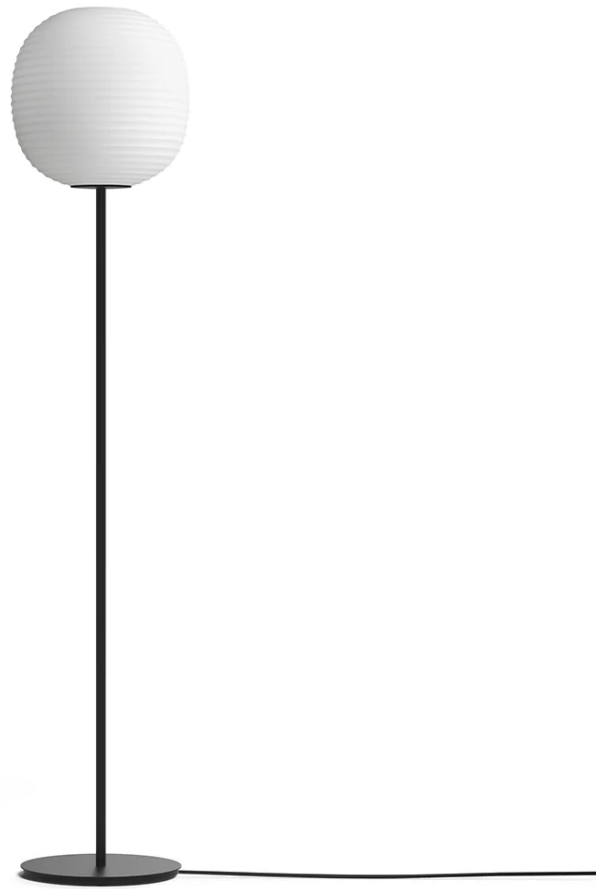

## Lantern Floor Lamp

Designer: **Anderssen and Voll**

Manufacturer: **New Works**

£559

### DESCRIPTION

**Lantern Floor Lamp** by **Anderssen + Voll** for **New Works**.

The Lantern range is inspired by the traditional Chinese rice paper lamp. The Lantern floor lamp features a frosted glass shade that emits a calm and even light giving the lamp a weightless glow. With the sculptural Chinese lantern-shaped shade taking the centre stage, a simple black steel base lifts up its warm glow.

### DIMENSIONS

30dia x 150cmh, 10.6kg

### MATERIALS

Frosted white opal glass with black powder coated steel base

Cord:

Black PVC, 1800 mm - dimmable switch 300 mm from lamp base

Light Source (not included):

E27 Max 60W / LED Max 11W (Dimmable Bulb only) 220-240~ 50/60 Hz